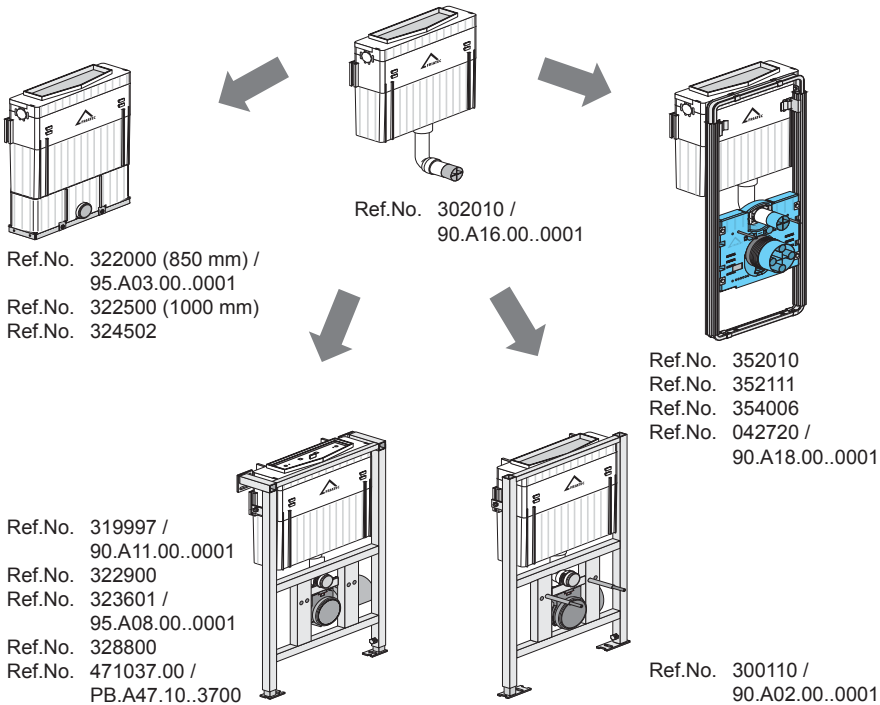

**Spare part lists concealed toilet flushing cisterns:
FRIABLOC®/FRIASET/WIMO/FRIAPLAN®**

**Universal flushing cisterns for top operation, large toilet operation panel:
Model F 200, F 201**

Model F 200
Ref.No. 3320xx

Model F 201
Ref.No. 332701

xx = Colourcode

**Spare part lists concealed toilet flushing cisterns:
FRIABLOC®/FRIASET/WIMO/FRIAPLAN®**

Interior – Universal flushing cisterns, top-operated

Ref.No.	Line	Type	PU1	Order qty (unit)
328000	20	Fixing flaps for control panel (1 set = 2 pieces)	1	
	21	Repair kit for flush pipe bend see following page		
327500	22	Lip sealing for flush pipe d 45	1	
334110	23	Cap for inspection opening protector	1	
320400	24	Hydraulic inlet valve	1	
322400 ¹⁾	25	Angle valve long 1/2 with handwheel, top operated (R1/2)	1	
327000	26	Bracket for inlet valve for top operated toilet modules	1	
334004	27	Threaded bush for front operation or top operation (1 set = 2 pieces)	1	
322200	28	Operation for toilet outlet valve with threaded bush - top operated (1 set = 2 pieces)	1	
322300	29	Outlet valve fixing kit, top operated (1 set = 2 pieces)	1	
321200	30	Outlet valve with valve seat incl. bottom sealing and outlet gasket	1	
320800	31	Spare outlet gasket (da = 61 mm, di = 30 mm, t = 3 mm)	1	
327700	32	Rollring for bottom valve (45x4 mm)	1	
334108	33	Retention strip	1	
321505	34	Replacement: reinforced tube with knurled nut including hydraulic inlet valve and angle valve	1	

¹⁾ to be discontinued

Spare part lists concealed toilet flushing cisterns: FRIABLOC®/FRIAFIX®/FRIASET/WIMO/FRIAPLAN®

Flush pipe bend

Note:

The flush pipe bend has to be shortened to the exact length.

Ref.No.	Line	Type	PU1	Order qty (unit)
334046	21	Flush pipe bend until 11/2000 on request Flush pipe bend since 11/2000 (= blue)	1	
334107	21	Flush pipe bend since 06/2007 (= transparent) - not for FRIAPLAN	1	
327500	22	Lip sealing for flush pipe d 45	1	