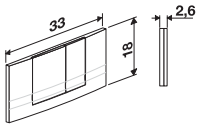

Overview operation panels

Product overview and measures

Large toilet operation panels for front operation

[cm]

F 102