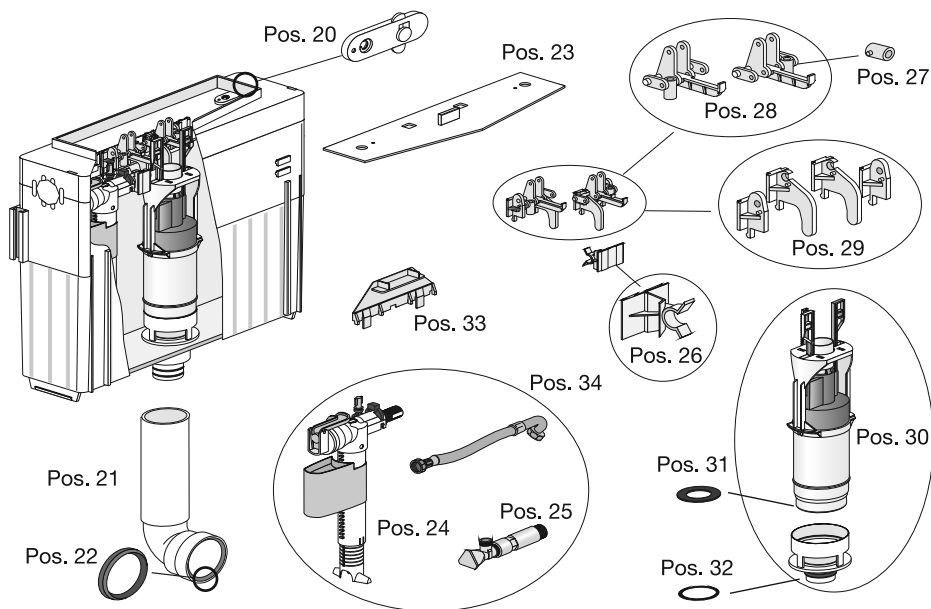

Model F 201
Ref.No. 332701

xx = Colourcode

**Spare part lists concealed toilet flushing cisterns:
FRIABLOC®/FRIASET/WIMO/FRIAPLAN®**

Interior – Universal flushing cisterns, top-operated

Ref.No.	Line	Type	PU1	Order qty (unit)
328000	20	Fixing flaps for control panel (1 set = 2 pieces)	1	
	21	Repair kit for flush pipe bend see following page		
327500	22	Lip sealing for flush pipe d 45	1	
334110	23	Cap for inspection opening protector	1	
320400	24	Hydraulic inlet valve	1	
322400 ¹⁾	25	Angle valve long 1/2 with handwheel, top operated (R1/2)	1	
327000	26	Bracket for inlet valve for top operated toilet modules	1	
334004	27	Threaded bush for front operation or top operation (1 set = 2 pieces)	1	
322200	28	Operation for toilet outlet valve with threaded bush - top operated (1 set = 2 pieces)	1	
322300	29	Outlet valve fixing kit, top operated (1 set = 2 pieces)	1	
321200	30	Outlet valve with valve seat incl. bottom sealing and outlet gasket	1	
320800	31	Spare outlet gasket (da = 61 mm, di = 30 mm, t = 3 mm)	1	
327700	32	Rollring for bottom valve (45x4 mm)	1	
334108	33	Retention strip	1	
321505	34	Replacement: reinforced tube with knurled nut including hydraulic inlet valve and angle valve	1	

¹⁾ to be discontinued

Spare part lists concealed toilet flushing cisterns: FRIABLOC®/FRIAFIX®/FRIASET/WIMO/FRIAPLAN®

Flush pipe bend

Note:

The flush pipe bend has to be shortened to the exact length.

Ref.No.	Line	Type	PU1	Order qty (unit)
334046	21	Flush pipe bend until 11/2000 on request Flush pipe bend since 11/2000 (= blue)	1	
334107	21	Flush pipe bend since 06/2007 (= transparent) - not for FRIAPLAN	1	
327500	22	Lip sealing for flush pipe d 45	1	

Model F 200 – large toilet operation panels for top-operation, two-button version

consisting of:

- operation panel with two buttons for spring-mounted dual-volume flushing
- installation frame, including anti-removal lock
- fixing material