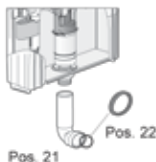

Model F 201
Ref.No. 332701

xx = Colourcode

**Spare part lists concealed toilet flushing cisterns:
FRIABLOC®/FRIASET/WIMO/FRIAPLAN®**

Interior – Universal flushing cisterns, top-operated

Ref.No.	Line	Type	PU1	Order qty (unit)
328000	20	Fixing flaps for control panel (1 set = 2 pieces)	1	
	21	Repair kit for flush pipe bend see following page		
327500	22	Lip sealing for flush pipe d 45	1	
334110	23	Cap for inspection opening protector	1	
320400	24	Hydraulic inlet valve	1	
322400 ¹⁾	25	Angle valve long 1/2 with handwheel, top operated (R1/2)	1	
327000	26	Bracket for inlet valve for top operated toilet modules	1	
334004	27	Threaded bush for front operation or top operation (1 set = 2 pieces)	1	
322200	28	Operation for toilet outlet valve with threaded bush - top operated (1 set = 2 pieces)	1	
322300	29	Outlet valve fixing kit, top operated (1 set = 2 pieces)	1	
321200	30	Outlet valve with valve seat incl. bottom sealing and outlet gasket	1	
320800	31	Spare outlet gasket (da = 61 mm, di = 30 mm, t = 3 mm)	1	
327700	32	Rollring for bottom valve (45x4 mm)	1	
334108	33	Retention strip	1	
321505	34	Replacement: reinforced tube with knurled nut including hydraulic inlet valve and angle valve	1	

¹⁾ to be discontinued

Spare part lists concealed toilet flushing cisterns: FRIABLOC®/FRIAFIX®/FRIASET/WIMO/FRIAPLAN®

Flush pipe bend

Note:

The flush pipe bend has to be shortened to the exact length.

Ref.No.	Line	Type	PU1	Order qty (unit)
334046	21	Flush pipe bend until 11/2000 on request Flush pipe bend since 11/2000 (= blue)	1	
334107	21	Flush pipe bend since 06/2007 (= transparent) - not for FRIAPLAN	1	
327500	22	Lip sealing for flush pipe d 45	1	