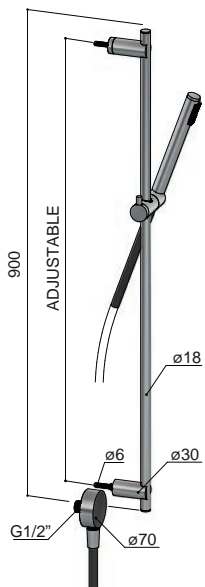

AR003

AR003H

AR018

MAX TIGHTENING TORQUE
10-12 Nm

AR005

MAX TIGHTENING TORQUE
10-12 Nm

CONCEALED SHOWER MIXER

AR031

INSTALLATION

MAINTENANCE

MAX TIGHTENING TORQUE
10-12 Nm

AR032

Ceramic cartridge for diverter

Ceramic cartridge for mixer

MAX TIGHTENING TORQUE

10-12 Nm

AR309

AR017

ARA01

ARA02

ARA03

ARA04

ARA09

ARA11