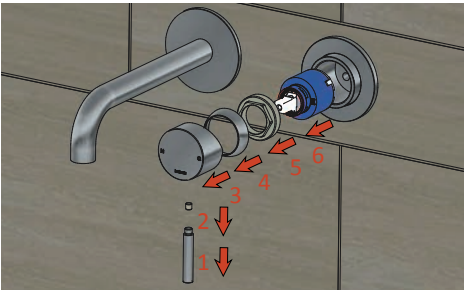

AR003

AR003H

AR018

MAX TIGHTENING TORQUE
10-12 Nm

AR005

MAX TIGHTENING TORQUE
10-12 Nm

CONCEALED SHOWER MIXER

AR031

INSTALLATION

MAINTENANCE

MAX TIGHTENING TORQUE
10-12 Nm

AR032

Ceramic cartridge for diverter

Ceramic cartridge for mixer

MAX TIGHTENING TORQUE

10-12 Nm