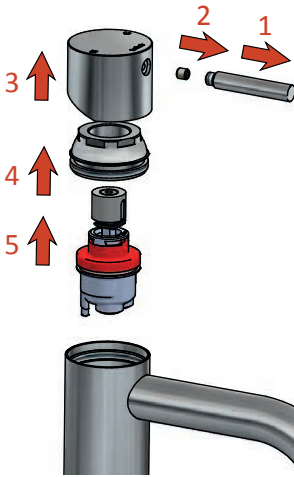

AR003

AR003H

AR018

MAX TIGHTENING TORQUE
10-12 Nm

AR005

MAX TIGHTENING TORQUE
10-12 Nm

CONCEALED SHOWER MIXER

AR031

INSTALLATION

MAINTENANCE

MAX TIGHTENING TORQUE
10-12 Nm

AR032

Ceramic cartridge for diverter

Ceramic cartridge for mixer

MAX TIGHTENING TORQUE

10-12 Nm