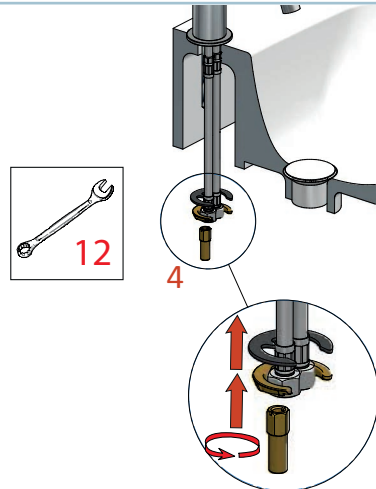

AR003

AR003H

AR018

MAX TIGHTENING TORQUE
10-12 Nm

AR005

MAX TIGHTENING TORQUE
10-12 Nm

CONCEALED SHOWER MIXER

AR031

INSTALLATION

MAINTENANCE

MAX TIGHTENING TORQUE
10-12 Nm

AR032

Ceramic cartridge for diverter

Ceramic cartridge for mixer

MAX TIGHTENING TORQUE

10-12 Nm