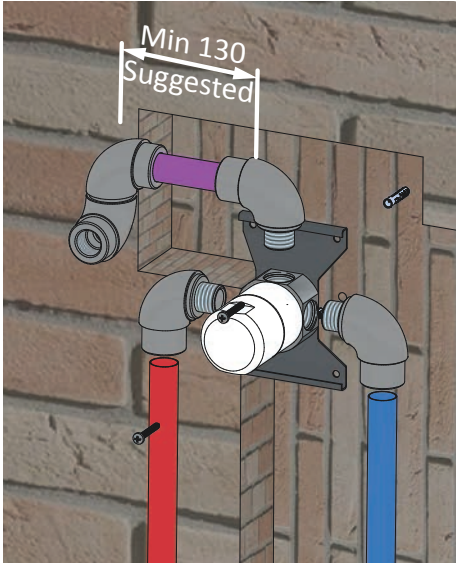

AR003

AR003H

AR018

MAX TIGHTENING TORQUE
10-12 Nm

AR005

MAX TIGHTENING TORQUE
10-12 Nm

CONCEALED SHOWER MIXER

AR031

INSTALLATION

MAINTENANCE

MAX TIGHTENING TORQUE
10-12 Nm

AR032

Ceramic cartridge for diverter

Ceramic cartridge for mixer

MAX TIGHTENING TORQUE

10-12 Nm