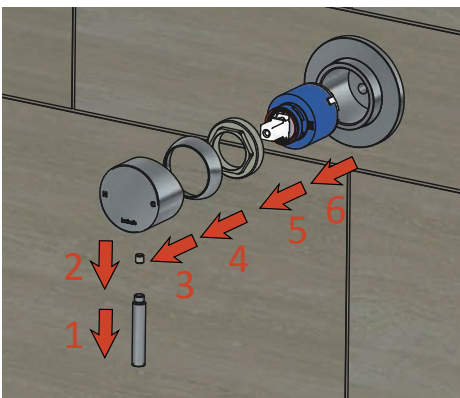

AR003

AR003H

AR018

MAX TIGHTENING TORQUE
10-12 Nm

AR005

MAX TIGHTENING TORQUE
10-12 Nm

CONCEALED SHOWER MIXER

AR031

INSTALLATION

MAINTENANCE

MAX TIGHTENING TORQUE
10-12 Nm

AR032

Ceramic cartridge for diverter

Ceramic cartridge for mixer

MAX TIGHTENING TORQUE

10-12 Nm