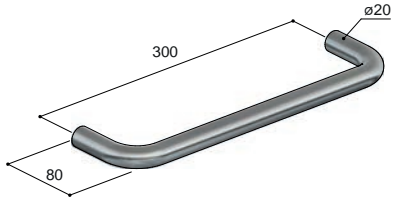

INSTALLATION

MAINTENANCE

MAX TIGHTENING TORQUE
10-12 Nm

AR032

Ceramic cartridge for diverter

Ceramic cartridge for mixer

MAX TIGHTENING TORQUE

10-12 Nm

AR309

AR017

ARA01

ARA02

ARA03

ARA04

ARA09

ARA11