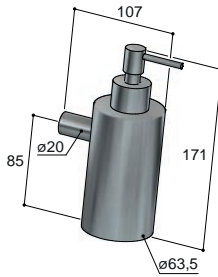

INSTALLATION

MAINTENANCE

MAX TIGHTENING TORQUE
10-12 Nm

AR032

Ceramic cartridge for diverter

Ceramic cartridge for mixer

MAX TIGHTENING TORQUE

10-12 Nm

AR309

AR017

ARA01

ARA02

ARA03

ARA04

ARA09

ARA11