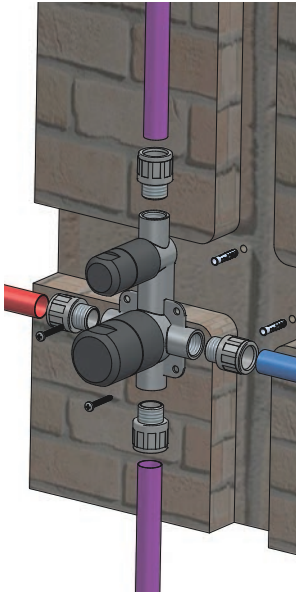

INSTALLATION

MAINTENANCE

MAX TIGHTENING TORQUE
10-12 Nm

AR032

Ceramic cartridge for diverter

Ceramic cartridge for mixer

MAX TIGHTENING TORQUE

10-12 Nm