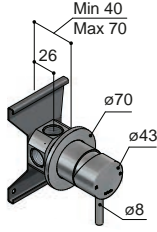

AR003

AR003H

AR018

MAX TIGHTENING TORQUE
10-12 Nm

AR005

MAX TIGHTENING TORQUE
10-12 Nm

CONCEALED SHOWER MIXER

AR031

INSTALLATION

MAINTENANCE

MAX TIGHTENING TORQUE
10-12 Nm

AR032

Ceramic cartridge for diverter

Ceramic cartridge for mixer

MAX TIGHTENING TORQUE

10-12 Nm