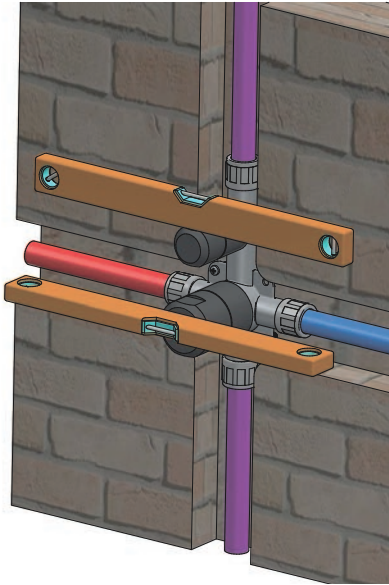

INSTALLATION

MAINTENANCE

MAX TIGHTENING TORQUE
10-12 Nm

AR032

Ceramic cartridge for diverter

Ceramic cartridge for mixer

MAX TIGHTENING TORQUE

10-12 Nm