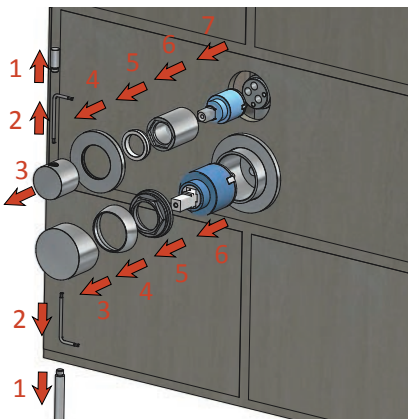

INSTALLATION

MAINTENANCE

MAX TIGHTENING TORQUE
10-12 Nm

AR032

Ceramic cartridge for diverter

Ceramic cartridge for mixer

MAX TIGHTENING TORQUE

10-12 Nm