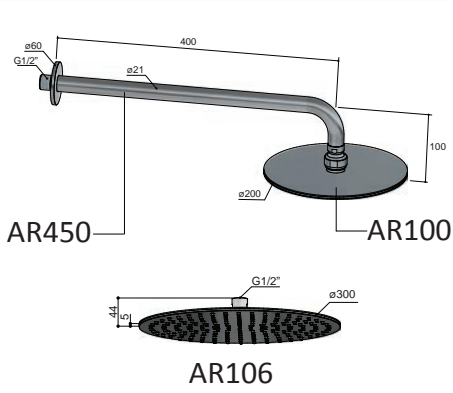

INSTALLATION

MAINTENANCE

MAX TIGHTENING TORQUE
10-12 Nm

AR032

Ceramic cartridge for diverter

Ceramic cartridge for mixer

MAX TIGHTENING TORQUE

10-12 Nm

AR309

AR017

ARA01

ARA02

ARA03

ARA04

ARA09

ARA11