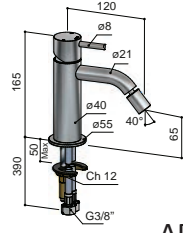

AR003

AR003H

AR018

MAX TIGHTENING TORQUE
10-12 Nm

AR005

MAX TIGHTENING TORQUE
10-12 Nm

CONCEALED SHOWER MIXER

AR031

INSTALLATION

MAINTENANCE

MAX TIGHTENING TORQUE
10-12 Nm

AR032

Ceramic cartridge for diverter

Ceramic cartridge for mixer

MAX TIGHTENING TORQUE

10-12 Nm