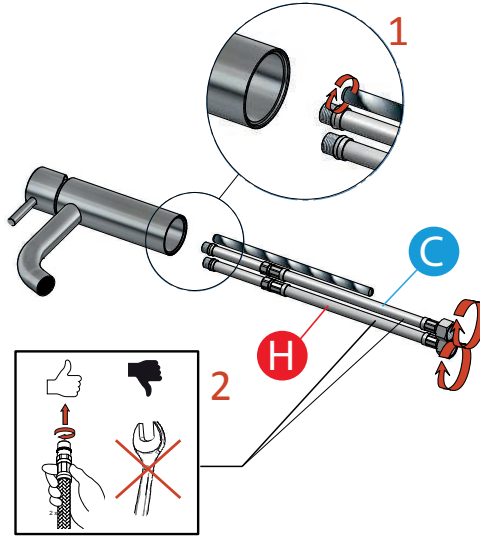

AR003

AR003H

AR018

MAX TIGHTENING TORQUE
10-12 Nm

AR005

MAX TIGHTENING TORQUE
10-12 Nm

CONCEALED SHOWER MIXER

AR031

INSTALLATION

MAINTENANCE

MAX TIGHTENING TORQUE
10-12 Nm

AR032

Ceramic cartridge for diverter

Ceramic cartridge for mixer

MAX TIGHTENING TORQUE

10-12 Nm