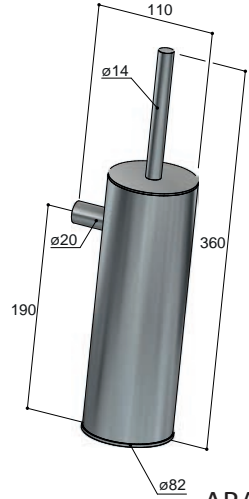

INSTALLATION

MAINTENANCE

MAX TIGHTENING TORQUE
10-12 Nm

AR032

Ceramic cartridge for diverter

Ceramic cartridge for mixer

MAX TIGHTENING TORQUE

10-12 Nm

AR309

AR017

ARA01

ARA02

ARA03

ARA04

ARA09

ARA11