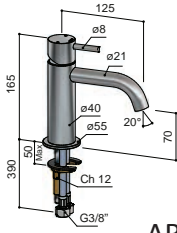

AR003

AR003H

AR018

MAX TIGHTENING TORQUE
10-12 Nm

AR005

MAX TIGHTENING TORQUE
10-12 Nm

CONCEALED SHOWER MIXER

AR031

INSTALLATION

MAINTENANCE

MAX TIGHTENING TORQUE
10-12 Nm

AR032

Ceramic cartridge for diverter

Ceramic cartridge for mixer

MAX TIGHTENING TORQUE

10-12 Nm