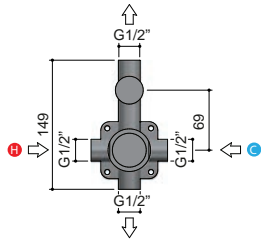

AR003

AR003H

AR018

MAX TIGHTENING TORQUE
10-12 Nm

AR005

MAX TIGHTENING TORQUE
10-12 Nm

CONCEALED SHOWER MIXER

AR031

INSTALLATION

MAINTENANCE

MAX TIGHTENING TORQUE
10-12 Nm

AR032

Ceramic cartridge for diverter

Ceramic cartridge for mixer

MAX TIGHTENING TORQUE

10-12 Nm