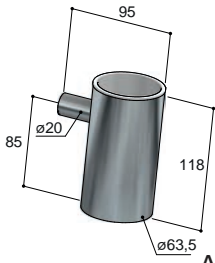

INSTALLATION

MAINTENANCE

MAX TIGHTENING TORQUE
10-12 Nm

AR032

Ceramic cartridge for diverter

Ceramic cartridge for mixer

MAX TIGHTENING TORQUE

10-12 Nm

AR309

AR017

ARA01

ARA02

ARA03

ARA04

ARA09

ARA11