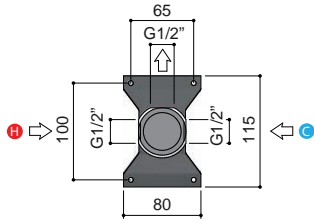

AR003

AR003H

AR018

MAX TIGHTENING TORQUE
10-12 Nm

AR005

MAX TIGHTENING TORQUE
10-12 Nm

CONCEALED SHOWER MIXER

AR031

INSTALLATION

MAINTENANCE

MAX TIGHTENING TORQUE
10-12 Nm

AR032

Ceramic cartridge for diverter

Ceramic cartridge for mixer

MAX TIGHTENING TORQUE

10-12 Nm