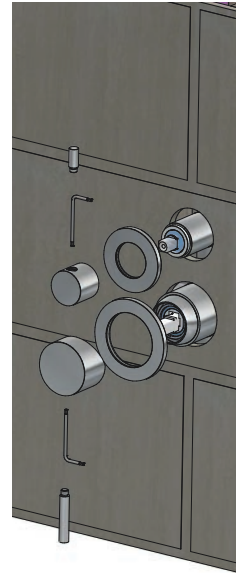

INSTALLATION

MAINTENANCE

MAX TIGHTENING TORQUE
10-12 Nm

AR032

Ceramic cartridge for diverter

Ceramic cartridge for mixer

MAX TIGHTENING TORQUE

10-12 Nm