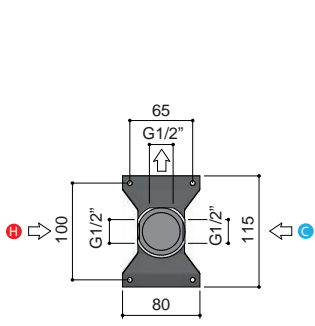

AR003

AR003H

AR018

MAX TIGHTENING TORQUE
10-12 Nm

AR005

MAX TIGHTENING TORQUE
10-12 Nm

CONCEALED SHOWER MIXER

AR031

INSTALLATION

MAINTENANCE

MAX TIGHTENING TORQUE
10-12 Nm

AR032

Ceramic cartridge for diverter

Ceramic cartridge for mixer

MAX TIGHTENING TORQUE

10-12 Nm