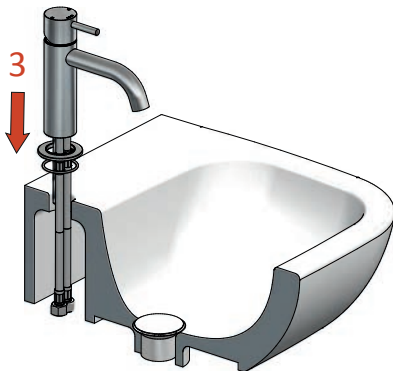

AR003

AR003H

AR018

MAX TIGHTENING TORQUE
10-12 Nm

AR005

MAX TIGHTENING TORQUE
10-12 Nm

CONCEALED SHOWER MIXER

AR031

INSTALLATION

MAINTENANCE

MAX TIGHTENING TORQUE
10-12 Nm

AR032

Ceramic cartridge for diverter

Ceramic cartridge for mixer

MAX TIGHTENING TORQUE

10-12 Nm