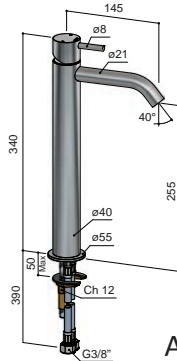

AR003

AR003H

AR018

MAX TIGHTENING TORQUE
10-12 Nm

AR005

MAX TIGHTENING TORQUE
10-12 Nm

CONCEALED SHOWER MIXER

AR031

INSTALLATION

MAINTENANCE

MAX TIGHTENING TORQUE
10-12 Nm

AR032

Ceramic cartridge for diverter

Ceramic cartridge for mixer

MAX TIGHTENING TORQUE

10-12 Nm