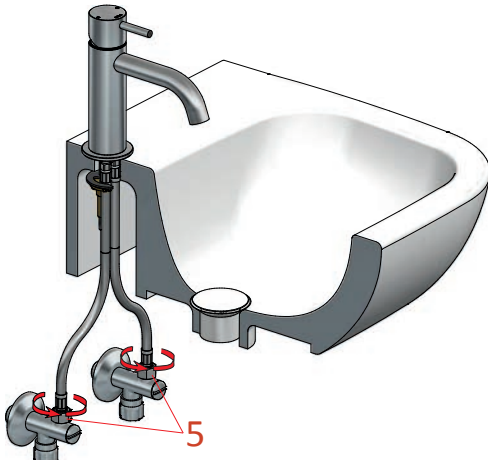

AR003

AR003H

AR018

MAX TIGHTENING TORQUE
10-12 Nm

AR005

MAX TIGHTENING TORQUE
10-12 Nm

CONCEALED SHOWER MIXER

AR031

INSTALLATION

MAINTENANCE

MAX TIGHTENING TORQUE
10-12 Nm

AR032

Ceramic cartridge for diverter

Ceramic cartridge for mixer

MAX TIGHTENING TORQUE

10-12 Nm