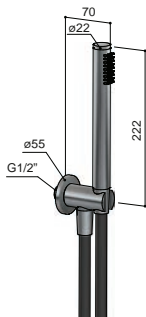

INSTALLATION

MAINTENANCE

MAX TIGHTENING TORQUE
10-12 Nm

AR032

Ceramic cartridge for diverter

Ceramic cartridge for mixer

MAX TIGHTENING TORQUE

10-12 Nm

AR309

AR017

ARA01

ARA02

ARA03

ARA04

ARA09

ARA11