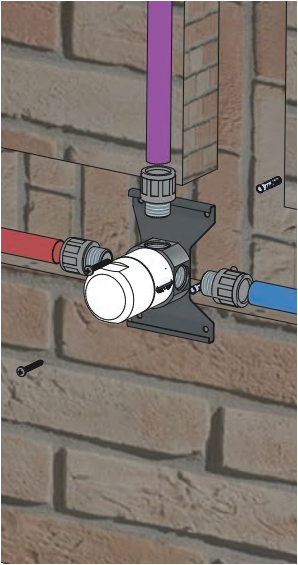

AR003

AR003H

AR018

MAX TIGHTENING TORQUE
10-12 Nm

AR005

MAX TIGHTENING TORQUE
10-12 Nm

CONCEALED SHOWER MIXER

AR031

INSTALLATION

MAINTENANCE

MAX TIGHTENING TORQUE
10-12 Nm

AR032

Ceramic cartridge for diverter

Ceramic cartridge for mixer

MAX TIGHTENING TORQUE

10-12 Nm