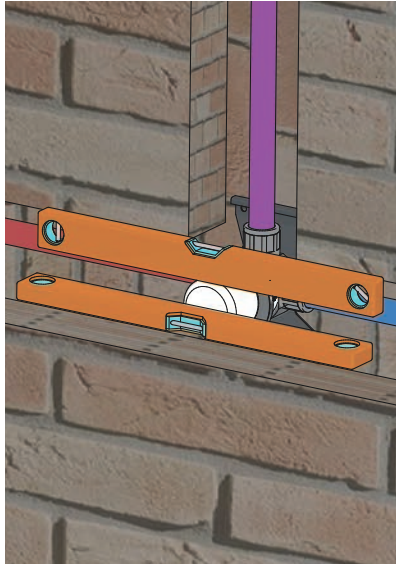

AR003

AR003H

AR018

MAX TIGHTENING TORQUE
10-12 Nm

AR005

MAX TIGHTENING TORQUE
10-12 Nm

CONCEALED SHOWER MIXER

AR031

INSTALLATION

MAINTENANCE

MAX TIGHTENING TORQUE
10-12 Nm

AR032

Ceramic cartridge for diverter

Ceramic cartridge for mixer

MAX TIGHTENING TORQUE

10-12 Nm