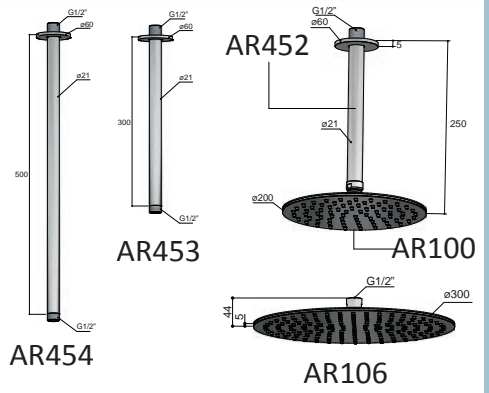

INSTALLATION

MAINTENANCE

MAX TIGHTENING TORQUE
10-12 Nm

AR032

Ceramic cartridge for diverter

Ceramic cartridge for mixer

MAX TIGHTENING TORQUE

10-12 Nm

AR309

AR017

ARA01

ARA02

ARA03

ARA04

ARA09

ARA11