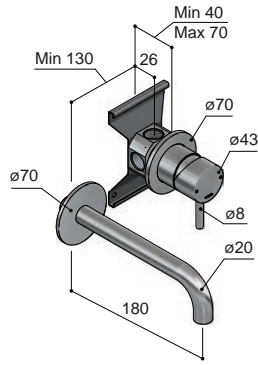

AR003

AR003H

AR018

MAX TIGHTENING TORQUE
10-12 Nm

AR005

MAX TIGHTENING TORQUE
10-12 Nm

CONCEALED SHOWER MIXER

AR031

INSTALLATION

MAINTENANCE

MAX TIGHTENING TORQUE
10-12 Nm

AR032

Ceramic cartridge for diverter

Ceramic cartridge for mixer

MAX TIGHTENING TORQUE

10-12 Nm