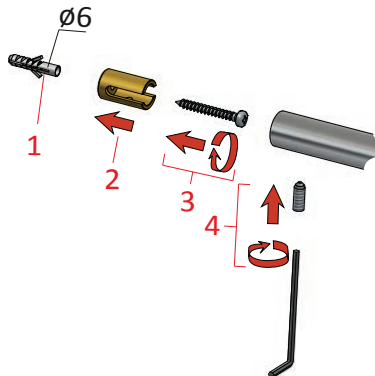

INSTALLATION

MAINTENANCE

MAX TIGHTENING TORQUE
10-12 Nm

AR032

Ceramic cartridge for diverter

Ceramic cartridge for mixer

MAX TIGHTENING TORQUE

10-12 Nm

AR309

AR017

ARA01

ARA02

ARA03

ARA04

ARA09

ARA11