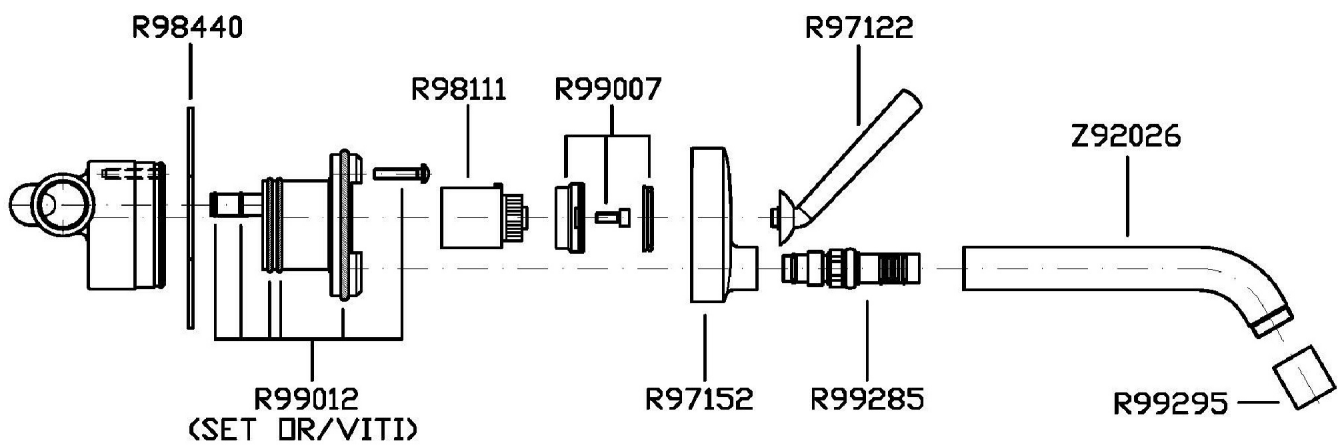

ISY

ZP1617

Esplosi / Exploded