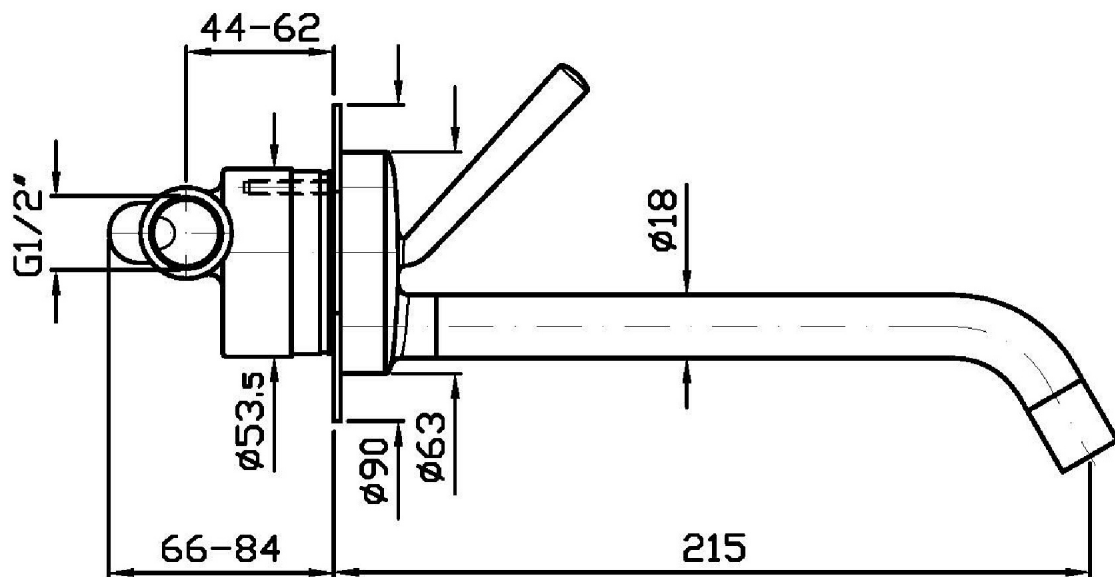

ISY

ZP1617

Disegno Complessivo / Overall Drawing